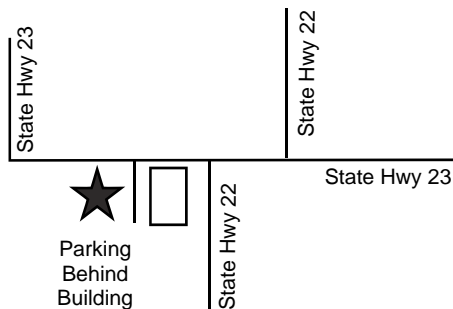

We accept Mastercard and Visa

Granite Falls Supper Club
P.O. Box 804
36 W. Montello Street
Montello, WI 53949
(608) 297-2252

Granite Falls Supper Club

Casual Dining at its Finest

One Block from the Waterfalls
In Downtown Montello, Wisconsin